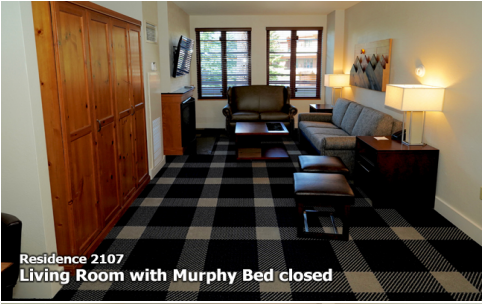

Reservations
(530) 545-3063
rsvp@HeavenlyVillageCondos.com

Residence # 2107

1 Bedroom 1 Bathroom
Sleeps 6 - approx 781 sq. ft.
**1 King Bed, 1 Queen Sofa Bed,
1 Double Murphy Bed, Patio**

Residence 2107
Master Bedroom with King Bed and Fireplace

Residence 2107
Living Room with Murphy Bed closed

Residence 2107
Living Room with Murphy Bed open

Residence 2107
Living Room with Queen Sofa Bed, Double Murphy Bed, Fireplace

Residence 2107
Full Kitchen

Residence 2107
Dining Area

Residence 2107
View from Patio

Residence 2107
Patio off Master Bedroom

Residence 2107
Bathroom with Double Sink

Residence 2107
Bathroom with Jetted Tub