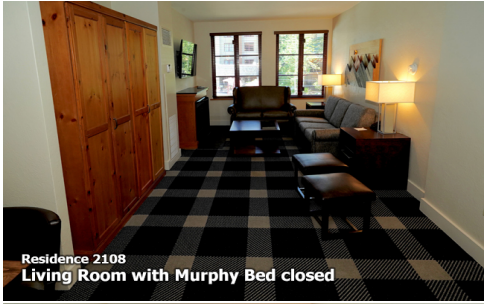

Reservations
(530) 545-3063
rsvp@HeavenlyVillageCondos.com

Residence # 2108

1 Bedroom 1 Bathroom
Sleeps 6 - approx 781 sq. ft.
1 King Bed, 1 Queen Sofa Bed, 1 Double Murphy Bed, Balcony

Residence 2108
Master Bedroom with King Bed and Fireplace

Residence 2108
Living Room with Murphy Bed closed

Residence 2108
Living Room with Murphy Bed open

Residence 2108
Living Room with Queen Sofa Bed, Double Murphy Bed, Fireplace

Residence 2108
Full Kitchen

Residence 2108
Dining Area

Residence 2108
View from Balcony

Residence 2108
Balcony off Master Bedroom

Residence 2108
Bathroom with Double Sink

Residence 2108
Bathroom with Jetted Tub