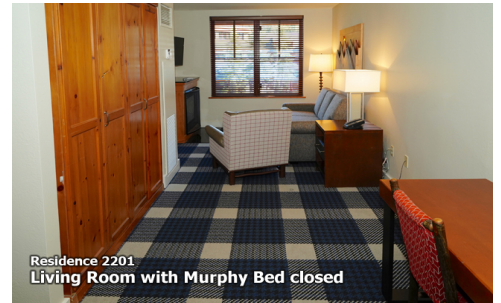

Reservations
(530) 545-3063
rsvp@HeavenlyVillageCondos.com

Residence # 2201

1 Bedroom 1 Bathroom

Sleeps 6 - approx 694 sq. ft.

1 King Bed, 1 Queen Sofa Bed,
1 Double Murphy Bed, Balcony

Residence 2201
Master Bedroom with King Bed and Fireplace

Residence 2201
Living Room with Murphy Bed closed

Residence 2201
Living Room with Murphy Bed open

Residence 2201
Living Room with Queen Sofa Bed, Double Murphy Bed, Fireplace

Residence 2201
Full Kitchen

Residence 2201
Dining Area

Residence 2201
View from Balcony

Residence 2201
Balcony off Master Bedroom

Residence 2201
Bathroom with Single Sink

Residence 2201
Bathroom with Jetted Tub