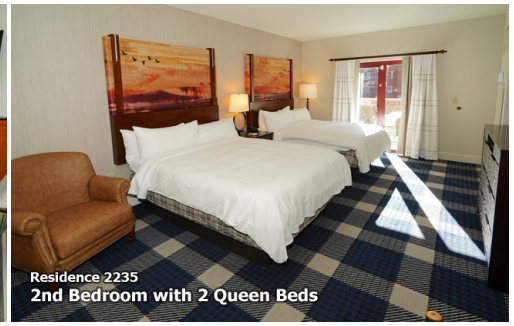

HeavenlyVillageCondos.com

Reservations:

(530) 545-3063

rsvp@HeavenlyVillageCondos.com

Residence # 2235

2 Bedroom 3 Bathroom

Sleeps 8-10 - approx 1341 sq. ft.

1 King Bed, 2 Queen Beds, 1 Queen Sofa Bed, 2 Twin Window Beds, Patio & Balcony

Residence 2235
Master Bedroom with King Bed and Fireplace

Residence 2235
2nd Bedroom with 2 Queen Beds

Residence 2235
Living Room • Queen Sofa Bed, 2 Twin Window Beds, Fireplace

Residence 2235
Full Kitchen

Residence 2235
Dining Area

Residence 2235
View from Balcony

Residence 2235
Balcony off Master Bedroom

Residence 2235
View from Patio off 2nd Bedroom

Residence 2235
Patio off 2nd Bedroom

Residence 2235
Master Bathroom with Single Sink