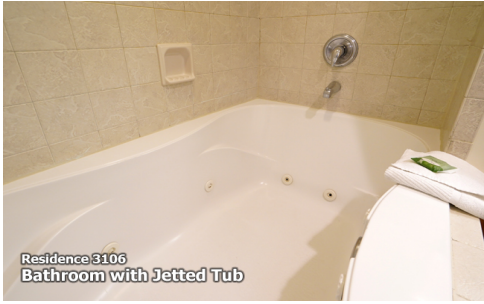

Reservations
(530) 545-3063
rsvp@HeavenlyVillageCondos.com

Residence # 3106

1 Bedroom 1 Bathroom
Sleeps 6 - approx 781 sq. ft.
**1 King Bed, 1 Queen Sofa Bed,
1 Double Murphy Bed, Balcony**

Residence 3106
Master Bedroom with King Bed and Fireplace

Residence 3106
Living Room with Murphy Bed closed

Residence 3106
Living Room with Murphy Bed open

Residence 3106
Living Room with Queen Sofa Bed, Double Murphy Bed, Fireplace

Residence 3106
Full Kitchen

Residence 3106
Dining Area

Residence 3106
View from Balcony

Residence 3106
Balcony off Master Bedroom

Residence 3106
Bathroom with Double Sink

Residence 3106
Bathroom with Jetted Tub