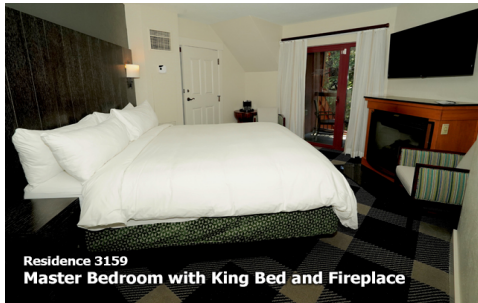

Reservations
(530) 545-3063
rsvp@HeavenlyVillageCondos.com

Residence # 3159

2 Bedroom 3 Bathroom

Sleeps 9+ - approx 1341 sq. ft.

1 King Bed, 2 Queen Beds, 1 Queen
Sofa Bed,
1½ Twin Window Beds, Balcony

Residence 3159
Master Bedroom with King Bed and Fireplace

Residence 3159
2nd Bedroom with 2 Queen Beds

Residence 3159
Living Room • Queen Sofa Bed, 2 Twin Window Beds, Fireplace

Residence 3159
Full Kitchen

Residence 3159
Dining Area

Residence 3159
View from Balcony

Residence 3159
Balcony off Master Bedroom

Residence 3159
View from 2nd Bedroom

Residence 3159
Master Bathroom with Single Sink

Residence 3159
Master Bathroom with Jetted Tub & Separate Shower

Residence 3159
2nd Bathroom with Single Sink