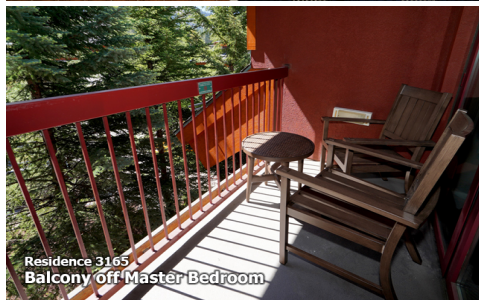

Reservations
(530) 545-3063
 rsvp@HeavenlyVillageCondos.com

Residence # 3165

1 Bedroom 2 Bathroom

Sleeps 6 - approx 944 sq. ft.

**1 King Bed, 1 Queen Sofa Bed,
 2 Twin Window Beds, Balcony**

Residence 3165
Master Bedroom with King Bed and Fireplace

Residence 3165
Living Room • Queen Sofa Bed, 2 Twin Window Beds, Fireplace

Residence 3165
Full Kitchen

Residence 3165
Dining Area

Residence 3165
View from Balcony

Residence 3165
Balcony off Master Bedroom