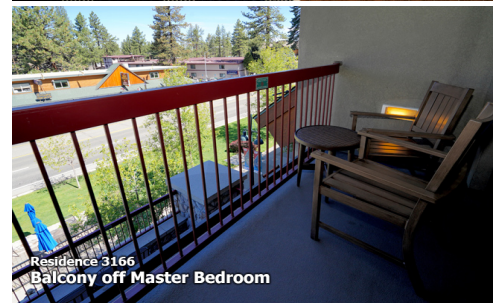

Reservations
(530) 545-3063
rsvp@HeavenlyVillageCondos.com

Residence # 3166

2 Bedroom 3 Bathroom
Sleeps 10 - approx 1341 sq. ft.
1 King Bed, 2 Queen Beds, 1 Queen Sofa Bed,
2 Twin Window Beds, Balcony

Residence 3166
Master Bedroom with King Bed and Fireplace

Residence 3166
2nd Bedroom with 2 Queen Beds

Residence 3166
Living Room • Queen Sofa Bed, 2 Twin Window Beds, Fireplace

Residence 3166
Full Kitchen

Residence 3166
Dining Area

Residence 3166
View from Balcony

Residence 3166
Balcony off Master Bedroom

Residence 3166
View from 2nd Bedroom Balcony

Residence 3166
Balcony off 2nd Bedroom

Residence 3166
Master Bathroom with Single Sink

Residence 3166
Master Bathroom with Jetted Tub & Separate Shower