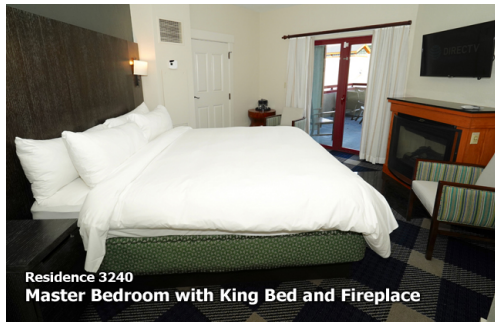

HeavenlyVillageCondos.com

Reservations:

(530) 545-3063

rsvp@HeavenlyVillageCondos.com

Residence 3240
Master Bedroom with King Bed and Fireplace

Residence 3240
2nd Bedroom with 2 Queen Beds

Residence # 3240

2 Bedroom 3 Bathroom

Sleeps 10 - approx 1341 sq. ft.

1 King Bed, 2 Queen Beds, 1 Queen Sofa Bed, 2 Twin Window Beds, Patio

Residence 3240
Living Room • Queen Sofa Bed, 2 Twin Window Beds, Fireplace

Residence 3240
Full Kitchen