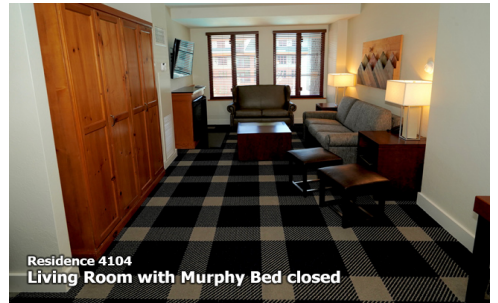

Reservations
(530) 545-3063
rsvp@HeavenlyVillageCondos.com

Residence # 4104

1 Bedroom 1 Bathroom

Sleeps 6 - approx 781 sq. ft.

1 King Bed, 1 Queen Sofa Bed,
1 Double Murphy Bed, Balcony

Residence 4104
Master Bedroom with King Bed and Fireplace

Residence 4104
Living Room with Murphy Bed closed

Residence 4104
Living Room with Murphy Bed open

Residence 4104
Living Room with Queen Sofa Bed, Double Murphy Bed, Fireplace

Residence 4104
Full Kitchen

Residence 4104
Dining Area

Residence 4104
View from Balcony

Residence 4104
Balcony off Master Bedroom

Residence 4104
Bathroom with Double Sink

Residence 4104
Bathroom with Jetted Tub