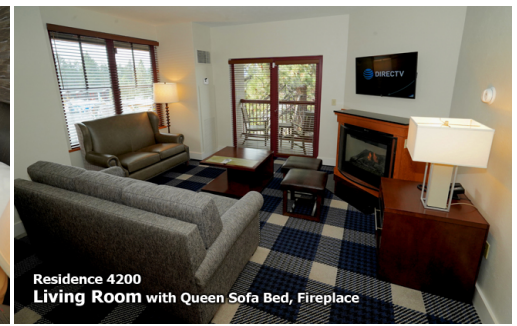

HeavenlyVillageCondos.com

Reservations:

(530) 545-3063

rsvp@HeavenlyVillageCondos.com

Residence 4200
Master Bedroom with Queen Bed

Residence 4200
Living Room with Queen Sofa Bed, Fireplace

Residence # 4200

1 Bedroom 1 Bathroom

Sleeps 4 - approx 692 sq. ft.

**1 Queen Bed, 1 Queen Sofa Bed,
Balcony**

Residence 4200
Full Kitchen

Residence 4200
Dining Area

Residence 4200
View from Bedroom

Residence 4200
View

Residence 4200
Balcony off Living Room

Residence 4200
Bathroom with Double Sink

Residence 4200
Bathroom with Jetted Tub