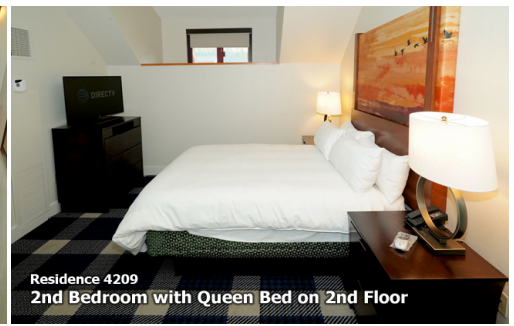

HeavenlyVillageCondos.com

Reservations:

(530) 545-3063

rsvp@HeavenlyVillageCondos.com

Residence # 4209

2 Bedroom 3 Bathroom Loft

Sleeps 8-10 - approx 1677 sq. ft.

1 King Bed, 1 Queen Bed, 2 Queen Sofa Beds, 2 Twin Window Beds, Balcony

Residence 4209
Master Bedroom with King Bed and Fireplace

Residence 4209
2nd Bedroom with Queen Bed on 2nd Floor

Residence 4209
Living Room • Queen Sofa Bed, 2 Twin Window Beds, Fireplace

Residence 4209
Upstairs Loft Outside 2nd Bedroom