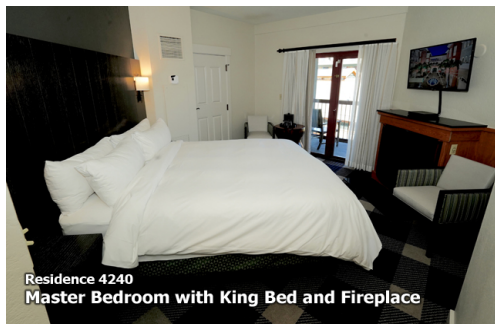

HeavenlyVillageCondos.com

Reservations:

(530) 545-3063

rsvp@HeavenlyVillageCondos.com

Residence 4240
Master Bedroom with King Bed and Fireplace

Residence 4240
2nd Bedroom with 2 Queen Beds

Residence # 4240

2 Bedroom 3 Bathroom

Sleeps 10 - approx 1341 sq. ft.

1 King Bed, 2 Queen Beds, 1 Queen Sofa Bed, 2 Twin Window Beds, Balcony

Residence 4240
Living Room • Queen Sofa Bed, 2 Twin Window Beds, Fireplace

Residence 4240
Full Kitchen