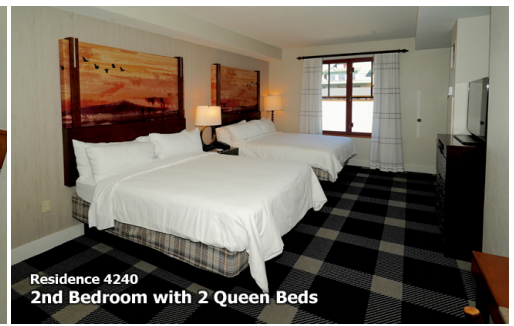

HeavenlyVillageCondos.com

Reservations:

(530) 545-3063

rsvp@HeavenlyVillageCondos.com

Residence 4240
Master Bedroom with King Bed and Fireplace

Residence 4240
2nd Bedroom with 2 Queen Beds

Residence # 4240

2 Bedroom 3 Bathroom

Sleeps 10 - approx 1341 sq. ft.

1 King Bed, 2 Queen Beds, 1 Queen Sofa Bed, 2 Twin Window Beds, Balcony

Residence 4240
Living Room • Queen Sofa Bed, 2 Twin Window Beds, Fireplace

Residence 4240
Full Kitchen

Residence 4240
Dining Area

Residence 4240
View from Balcony

Residence 4240
Balcony off Master Bedroom

Residence 4240
View from 2nd Bedroom

Residence 4240
Master Bathroom with Single Sink

Residence 4240
Master Bathroom with Jetted Tub & Separate Shower