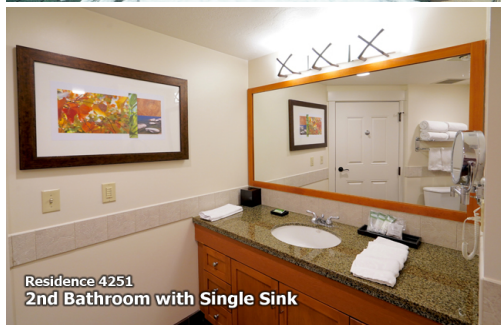

HeavenlyVillageCondos.com

Reservations:

(530) 545-3063

rsvp@HeavenlyVillageCondos.com

Residence # 4251

2 Bedroom 2 Bathroom

Sleeps 8 - approx 1922 sq. ft.

1 King Bed, 1 Queen Bed, 2 Queen Sofa Beds, No Balcony

Residence 4251
Master Bedroom with King Bed

Residence 4251
2nd Bedroom with 1 Queen Bed

Residence 4251
Living Room • 2 Queen Sofa Beds, Fireplace

Residence 4251
Full Kitchen

Residence 4251
Dining Area

Residence 4251
Pool Table

Residence 4251
View from Master Bedroom (Mini Golf in Summer)

Residence 4251
View from Living Room

Residence 4251
Master Bathroom with Double Sink

Residence 4251
Master Bathroom with Jetted Tub

Residence 4251
2nd Bathroom with Single Sink