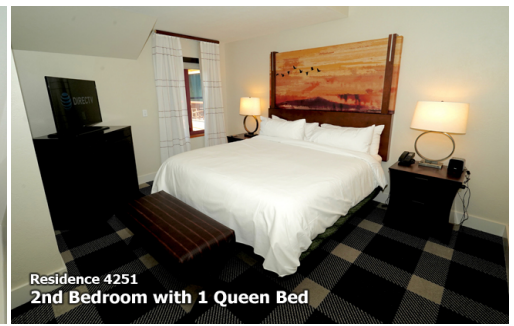

HeavenlyVillageCondos.com

Reservations:

(530) 545-3063

rsvp@HeavenlyVillageCondos.com

Residence # 4251

2 Bedroom 2 Bathroom

Sleeps 8 - approx 1922 sq. ft.

1 King Bed, 1 Queen Bed, 2 Queen Sofa Beds, No Balcony

Residence 4251
Master Bedroom with King Bed

Residence 4251
2nd Bedroom with 1 Queen Bed

Residence 4251
Living Room • 2 Queen Sofa Beds, Fireplace

Residence 4251
Full Kitchen

Residence 4251
Dining Area

Residence 4251
Pool Table

Residence 4251
View from Master Bedroom (Mini Golf in Summer)

Residence 4251
View from Living Room

Residence 4251
Master Bathroom with Double Sink

Residence 4251
Master Bathroom with Jetted Tub

Residence 4251
2nd Bathroom with Single Sink