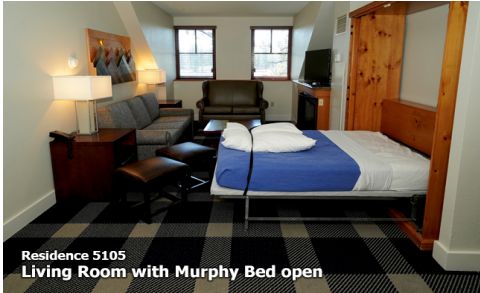

Reservations
(530) 545-3063
rsvp@HeavenlyVillageCondos.com

Residence # 5105

1 Bedroom 1 Bathroom

Sleeps 6 - approx 781 sq. ft.

1 King Bed, 1 Queen Sofa Bed,
1 Double Murphy Bed, Balcony

Residence 5105
Master Bedroom with King Bed and Fireplace

Residence 5105
Living Room with Murphy Bed closed

Residence 5105
Living Room with Murphy Bed open

Residence 5105
Living Room with Queen Sofa Bed, Double Murphy Bed, Fireplace

Residence 5105
Full Kitchen

Residence 5105
Dining Area

Residence 5105
View from Balcony

Residence 5105
Balcony off Master Bedroom

Residence 5105
Bathroom with Double Sink

Residence 5105
Bathroom with Jetted Tub