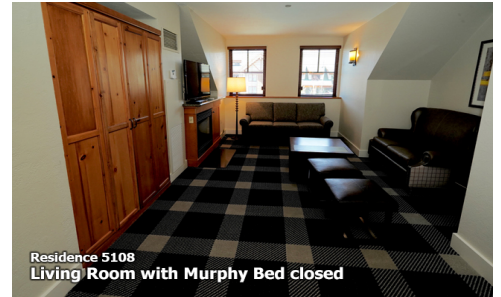

HeavenlyVillageCondos.com

Reservations

(530) 545-3063

rsvp@HeavenlyVillageCondos.com

Residence # 5108

3 Bedroom 4 Bathroom

Sleeps 10 - approx 1798 sq. ft.

2 King Beds, 1 Queen Bed, 1 Queen
Sofa Bed,
1 Double Murphy Bed, Balcony

Residence 5108
Master Bedroom with King Bed and Fireplace

Residence 5108
2nd Bedroom with King Bed on 2nd Floor

Residence 5108
3rd Bedroom with Queen Bed on 2nd Floor

Residence 5108
Living Room with Murphy Bed closed

Residence 5108
Living Room with Murphy Bed open

Residence 5108
Living Room with Queen Sofa Bed, Double Murphy Bed

Residence 5108
Full Kitchen

Residence 5108
Dining Area

Residence 5108
View from Balcony

Residence 5108
Balcony off Master Bedroom