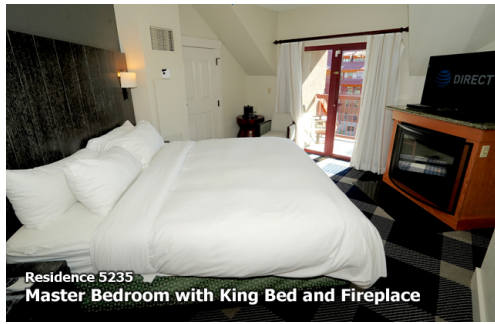

HeavenlyVillageCondos.com

Reservations:

(530) 545-3063

rsvp@HeavenlyVillageCondos.com

Residence # 5235

3 Bedroom 4 Bathroom Loft

Sleeps 12-14 - approx 2090 sq. ft.

1 King Bed, 3 Queen Beds, 2 Queen
Sofa Beds, 2 Twin Window Beds,
Balcony

Residence 5235
Master Bedroom with King Bed and Fireplace

Residence 5235
2nd Bedroom with 2 Queen Beds

Residence 5235
3rd Bedroom with Queen Bed on 2nd Floor

Residence 5235
Living Room • Queen Sofa Bed, 2 Twin Window Beds, Fireplace

Residence 5235
Loft Outside 3rd Bedroom with Queen Sofa Bed

Residence 5235
Full Kitchen

Residence 5235
Dining Area

Residence 5235
View from Balcony

Residence 5235
Balcony off Master Bedroom

Residence 5235
View from 2nd Bedroom